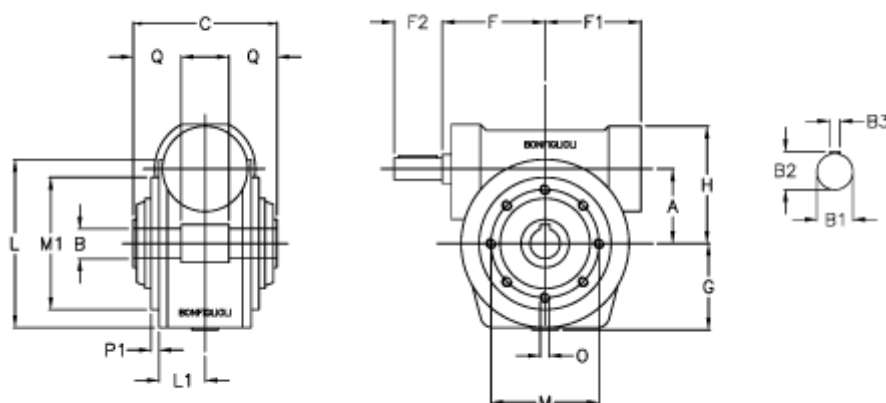

Article number: 3901185080700

Description: Worm gear with solid input shaft
VF 185P-80-HS

Measures

a	= 185.4	F1 = 205	O = 22
B	= 60	F2 = 70	P1 = 4.0
B1	= 40	g = 203	Q = 65.0
B2	= 43.0	H = 267	
B3	= 12	L = 300.0	
C	= 190	L1 = 91.0	
Description	= VF 185P-xx-HS	m = 265	
F	= 214.5	M1 = 230	